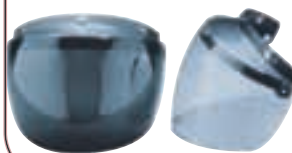

### Universal Flat Shields

- 5-snap replacement shield.
- Universal fit on most open face helmets!
- Made in USA.
- "Piggy back" snaps to add visor

Description	VL#	Retail
Clear	64-1205	\$6.65
Tint	64-1206	\$6.65

### Vector Ratchet Flip Shields

- 3-snap visor with flip-up shield combo
- Made in USA.
- **Extra thick Lexan shield!**
- Universal fit on most half shell & open face helmets!

Description	VL#	Retail
Clear	64-1210	\$18.32
Smoke	64-1211	\$18.32