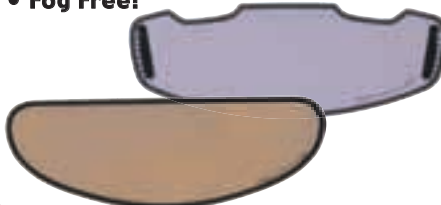

PROGRIP Shield Inserts

FULL FACE DOUBLE PANE

- **Anti-Scratch / Anti-Fog / Light Sensitive**
- Attaches to inside of helmet shield.
- Makes any shield **double pane**.
- **Fog Free!**