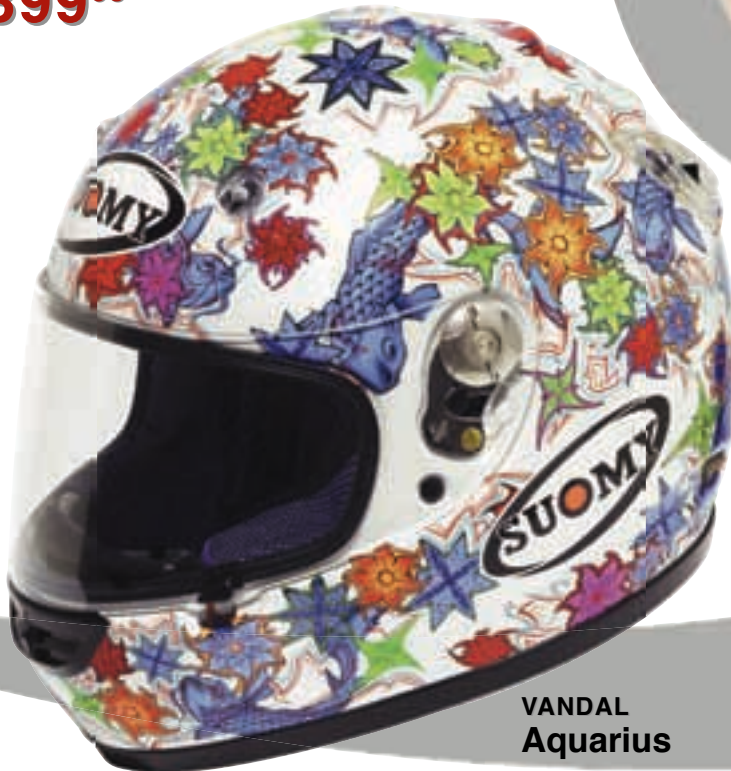

INTAKE

EXHAUST

TIRE & WHEEL

ORDER SHEET

HELMETS

VANDAL
Flower

Retail:
\$399⁹⁵

VANDAL
Aquarius

SUOMY VANDAL

- VANDAL Flower
- VANDAL Aquarius

Size	Flower	Aquarius
XS	01-7533	01-7503
SM	01-7534	01-7504
MD	01-7535	01-7505
LG	01-7536	01-7506
XL	01-7537	01-7507
2X	01-7538	01-7508

INDEX

DEALER
SUPPORT

HELMETS