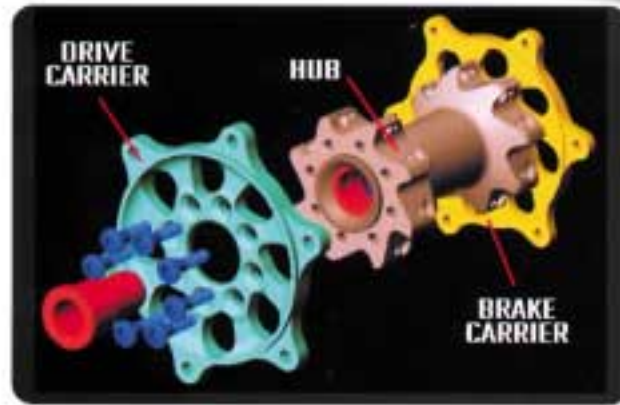

Modular Carrier Ring Adapter Sets

Excel lightweight 7075 T6 Billet Carrier Rings are the key components of the Pro Series System. The Carrier Ring's function is to hold the OE or equivalent aftermarket brake rotors and drive sprocket in their proper OE position. Excel Modular Carrier Rings adapt any Excel Universal Wheelset to a specific model year motorcycle and feature identically positioned mounting tabs for OE or aftermarket Drive Sprocket and Brake Rotors.

PRO SERIES CARRIER RING SETS

Front - Includes Brake Carrier Ring adapter and all necessary spacers and hardware to mount OE type Brake Rotor.

Rear - Includes Brake & Drive Carrier adapters and all spacers and hardware to mount OE type Brake Rotor & Drive Sprocket.