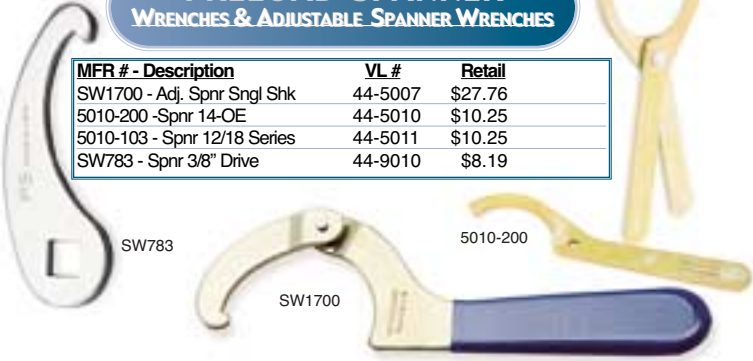

PRELOAD SPANNER
WRENCHES & ADJUSTABLE SPANNER WRENCHES

MFR # - Description	VL #	Retail
SW1700 - Adj. Spnr Sngl Shk	44-5007	$27.76
5010-200 - Spnr 14-OE	44-5010	$10.25
5010-103 - Spnr 12/18 Series	44-5011	$10.25
SW783 - Spnr 3/8" Drive	44-9010	$8.19