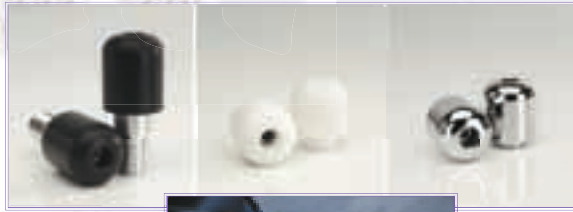

New at Van Leeuwen for 2008!

**STREET
ACCESSORIES**

Frame Sliders

Bar End Sliders

Gas Caps

Lowering Links

Rear Stand

Front Stand

Swing Arm Spools

Call for Fitments & Prices!

- INDEX
- DEALER SUPPORT
- HELMETS
- MX APPAREL
- GOGGLES & SUNGLASSES
- MX/ATV ACCESSORIES
- HANDLEBARS GRIPS
- STREET ACCESSORIES**
- STREET APPAREL
- CHAIN & SPROCKETS
- BRAKES & ROTORS
- CLUTCHES
- SUSPENSION
- MIRRORS
- MANUALS
- LUGGAGE
- CHEMICALS & LUBES
- MISC.
- TIE DOWNS & RAMPS
- SECURITY
- ELECTRICAL
- FILTERS
- INTAKE
- EXHAUST
- TIRE & WHEEL
- ORDER SHEET