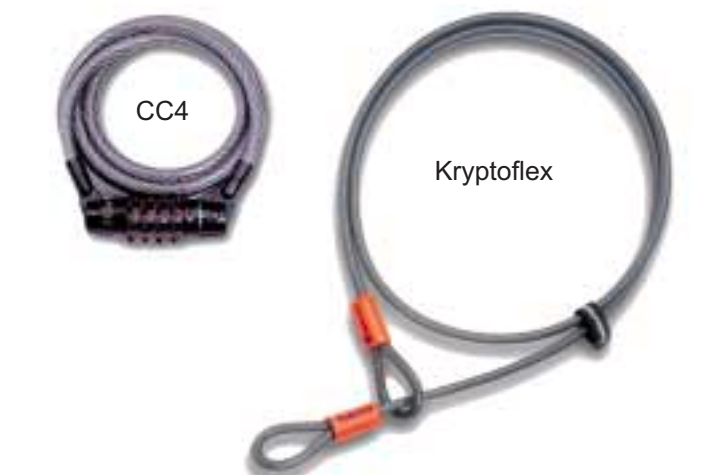

Description	VL #	Retail
Super Hard Wire 6' x 20mm	64-1161	\$61.98
Hard Wire- 6' x 15mm	64-1160	\$46.48
Gorgon- 3' x 20mm	64-1150	\$34.83

Gorgon

Super Barbed and Barbed

BARBED WIRE

- For use with EV Disc lock or U-Lock.
- Braided steel cable offering increased cut resistance.
- Developed for moderate to high crime areas.
- Hardened steel cuff and high strength loop allows more usable cable length.

Description	VL #	Retail
Super Barbed- 5'6" x 20mm	64-1181	\$59.38
Barbed Wire - 5'6" x 15mm	64-1180	\$39.57

Armored

KC IV

SUPER ARMORDILLO CABLE

- Armor-plated locking cable with pick and drill resistant keyway.
- Developed for moderate crime areas.

Description	VL #	Retail
4'3" x 25mm	64-1171	\$44.27

KCP

KEY CABLES

- Tough bicycle security for low to moderate crime areas.
- KC-IV** - Quick connect for simple lock-up.
- KCP** - Vinyl-coated, twisted steel cable with hardened steel shackle.

Description	VL #	Retail
KC-IV - 6' x 10mm	64-1096	\$18.13
KCP - 6' x 12mm	64-1098	\$11.12

CC4

Kryptoflex

COMBO CABLE

- 4' x 3/16" cable and 4-digit combination lock.

Description	VL #	Retail
CC4 - 4' x 10mm	64-1099	\$6.07