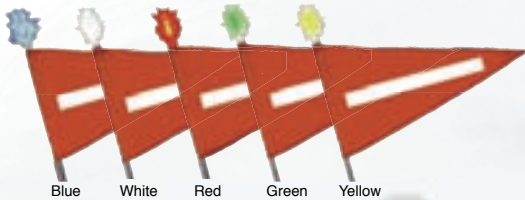

# FoulPlay ATV Flags

- All flags include QUICK RELEASE mount!
- LED flags include FREE 9 volt battery
- Extremely durable LED tips
- Meets or exceeds height requirements
- 7" long, 1/4" diameter fiberglass rods

## Original Safety Flags

Safety Orange

Orange w/3M Reflective Stripe

## LED & STROBE LED Lighted Flags

Blue

White

Red

Green

Yellow