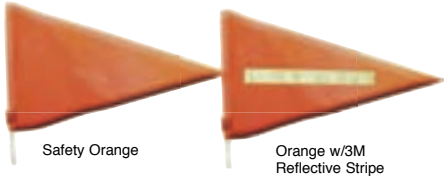

# FoulPlay ATV Flags

- All flags include QUICK RELEASE mount!
- LED flags include FREE 9 volt battery
- Extremely durable LED tips
- Meets or exceeds height requirements
- 7" long, 1/4" diameter fiberglass rods

## Original Safety Flags

Safety Orange

Orange w/3M Reflective Stripe