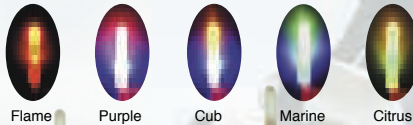

## Original Safety Flags

Safety Orange

Orange w/3M Reflective Stripe

## LED & STROBE LED Lighted Flags

Blue

White

Red

Green

Yellow

## 2-COLOR STROBE LED Lighted Flags

Flame

Purple

Cub

Marine

Citrus

## 3-COLOR STROBE LED Lighted Flags

Custom Flags Made to Order - Call for Details!