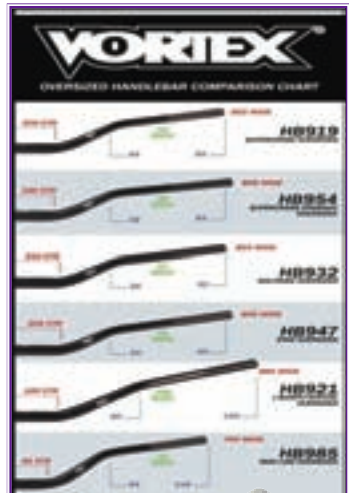

HANDLEBARS & GRIPS

VORTEX

New for 2008!

7/8 The new Vortex 7/8th handlebar features a new forged clamp, all new bends, ultrapolished throttle end, and a super-snug bar pad with inverted design.

OS Check out the newest bends for the our oversized bars including the Star Oversized, Solitaire Oversized, and the J Murph Special for Flat Track.

- Universal wall thickness for superior strength
- Wide range of bends available
- Race ready, complete with bar pad
- Professionally tested and used by top riders

Most bends are available in Black or Silver

When Vortex decided to manufacture MX Bars, strength was a key issue. So, not only was the highest grade of aluminum used, but on the 7/8 bar we created a unique clamp that has proven to be incredibly durable though light weight. On the 1 1/8" bar we employ a manufacturing method that keeps the wall thickness consistent through out the entire bar, unlike our competitors who go with a cheaper method of manufacturing that results in a thinner wall as it tapers towards the ends.

Whether you use the 7/8 or the Oversized bar, Vortex has all the bends you desire. The shotpeened aluminum bars are available in black or silver and all come with a black Vortex bar pad. Red bar pads are also available. Both sizes of bars come with knurling, degree markings, and are made of the highest quality 2014 T6 Aluminum for the 7/8 bar and 7075 T6 Aluminum for the 1 1/8" bar. All Vortex bars are shotpeened to increase strength and minimize fatigue. Bar ends are counter bored to accept hand guard inserts.