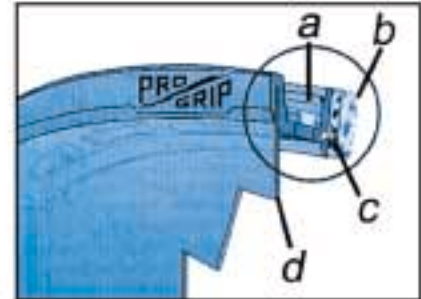

Color	Part #
Red/Black	19-3152
Red/Silver	19-3153
Blue/Silver	19-3154
Black/Silver	19-3157

Cut Away #3200 Frame

- a. Main Sweat Channel
- b. Dual Density Face Foam
- c. Foam Sweat Channel
- d. Extra-thick 1mm Lexan Lens