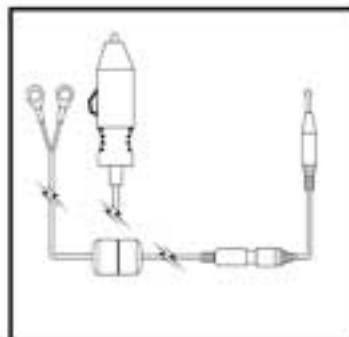

Part #s	Description	VL #	Retail
	HTCS - 3/O	70-0262	\$49.95
	HTCS - 3/C	70-0264	\$49.95

OCA-XO & OCA-XC

For use with the PMC-2X & PMC-3X

- * Premium helmet mount headset with PTT (Push-to-talk) switch
- * Complete helmet cable assembly kit for use with 2 way radios and cell phones
- * Kits available for Open Face and Full Face helmets

Part #s	Description	VL #	Retail
	OCA - XO	70-9042	\$49.95
	OCA - XC	70-9044	\$49.95

OPEN & FULL FACE HEADSETS

For use with the PMC-2X & PMC-3X

Part #s	Description	VL #	Retail
	Open-Face Headset-(MO)	70-9002	\$22.95
	Full-Face Headset-(MC)	70-9004	\$27.95

Part #s	Description	VL #	Retail
	2&3 W/LUGS	70-9010	\$35.95
	2&3 W/CGPLG	70-9012	\$39.95

PTT-11X

Replacement Push-to-Talk wiring assembly

- Waterproof, EZ Velcro Handle Mount PTT assembly
- 48 Cable for use with all PTT equipped systems & headsets