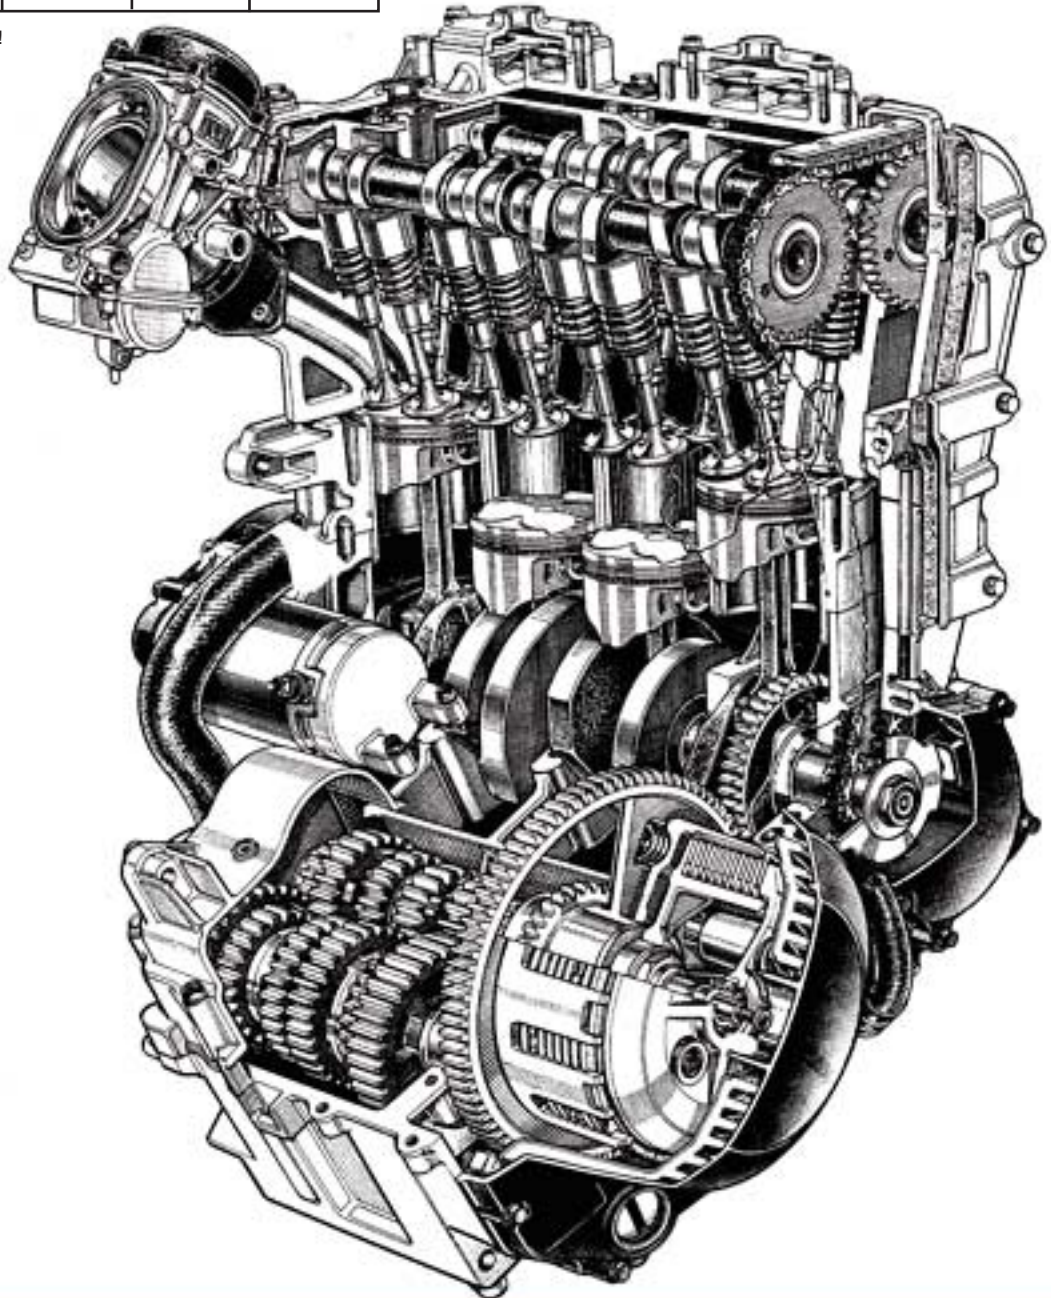

EBC • CLUTCH KITS

For Pricing and Van Leeuwen Part #'s, see page 173-174

CLUTCH KITS FOR ATV

YAMAHA CONT'D

MAKE & MODEL	YEAR	STANDARD OEM Replacement CK SERIES	CLUTCH SPRING SETS SPRING KITS	UPGRADE Kevlar Kit with Springs PART #
YFM 350 XT/XU/XW/XA/XB/XD/ XE/XF/XG/XH/XJ/XK/XL/ XM/XN/XP/XR/XS (Warrior)	87-04	CK2290	CSK58	DRC33
YFM 350 S/T/V/W Raptor	04-07	CK2290	CSK58	DRC33
YFZ 350 T/U/W/A/B/D/E/F/G/H/ J/K/L/M/N/P/R/S/T/V (Banshee)	87-06	CK2279	CSK2	DRC43 *
YFP 350 U (Terrapro)	88	CK2279	CSK58	
YFUIW/YFUITW Pro Hauler	89	CK2287	CSK52	DRC104
YFM 400 FWE/FWF/FWG/FWH/ FWJ/FWK/FWL Kodiak	93-99	CK2290	CSK49	DRC82
YFM 400 FWNMC/FWNN/FWNHM Big Bear 4WD/Real Tree Xtra	00-01	CK2240	CSK81	
YFM 400 NM/NMC/NN/NHN/P/HP Big Bear 2WD	00-03	CK2240	CSK81	
YFM 400 FWR (4x4) Big Bear	03	CK2290	CSK49	DRC82
YFM 400 S Big Bear 2WD	04	CK2240	CSK81	
YFM 400 FS/FT Big Bear 4WD	04-05	CK2240	CSK81	
YFZ 450 S/T/V	04-06	CK2364	CSK17	DRC159
YZF 450 SEW Special Edition	07	TBA	TBA	TBA
YZF 450 FW	07	TBA	TBA	TBA
YFM 660 RNR/RP/RB/RR/RS/RT Raptor	01-05	CK2297	CSK14	DRC88
YFM 700 RV/RW/RSEW Raptor	06-07	CK2364	CSK37	DRC128

*DRC "EP" Extra Plate Kit Available!
Add Suffix "EP" to Part #.

CLUTCHES

INDEX

DEALER
SUPPORT

HELMETS

MX APPAREL

GOGGLES &
SUNGLASSES

MX/ATV
ACCESSORIES

HANDLEBARS
GRIPS

STREET
ACCESSORIES

STREET
APPAREL

CHAIN &
SPROCKETS

BRAKES &
ROTORS

CLUTCHES

SUSPENSION

MIRRORS

MANUALS

LUGGAGE

CHEMICALS
& LUBES

MISC.

TIE DOWNS
& RAMPS

SECURITY

ELECTRICAL

FILTERS

INTAKE

EXHAUST

TIRE &
WHEEL

ORDER
SHEET