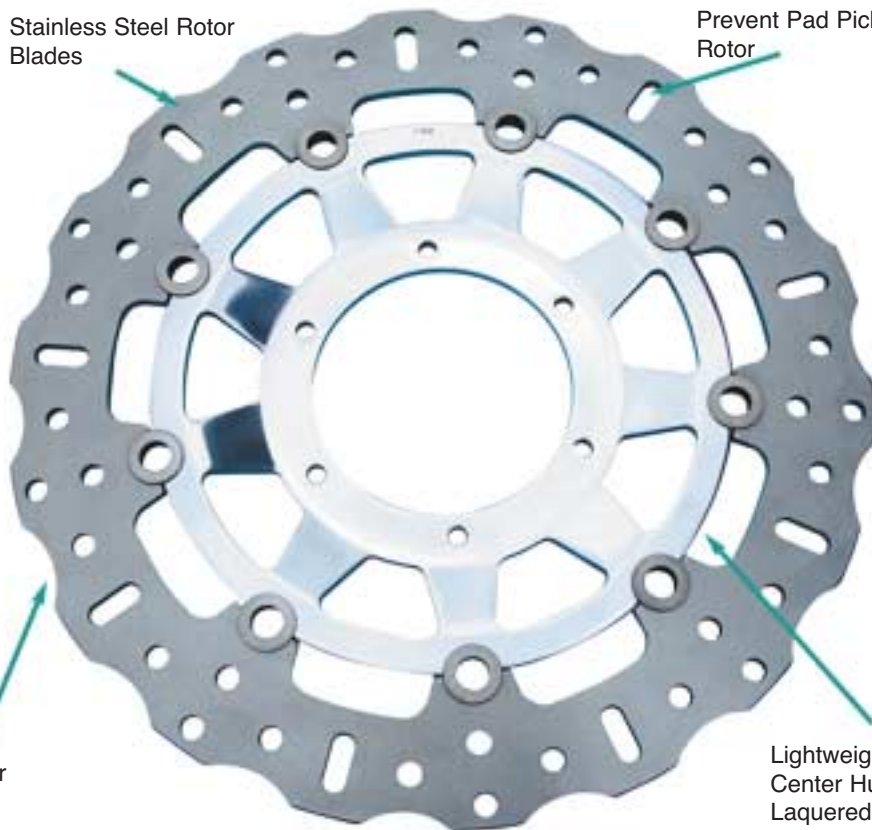

Polished Rotors for Sport & Custom Street Bikes

Part #'s Available

HONDA

MD1003CC
MD1014CC
MD1134CC
MD1137CC
MD1138CC
MD1141CC
MD1152CC
MD1153CC
MD1162CC

YAMAHA

MD2074CC
MD2082CC
MD2094CC
MD2095CC

SUZUKI

MD3058CC
MD3089CC
MD3091CC

KAWASAKI

MD4012CC
MD4022CC
MD4152CC
MD4154CC
MD4155CC

Stainless Steel Rotor
Blades

Slotted Scraper Holes Help
Clean Pads Better and
Prevent Pad Pick-Up On
Rotor

Lightweight
Contoured Rotor
Blade Profile

Lightweight Forged Alloy
Center Hub, Polished and
Laquered.

EBC Brakes SD-System

The radical new floating rotor design technology

SD stands for SQUARE DRIVE

All conventional floating brake rotors use a circular rivet to attach the rotor blade to the inner hub. The SD-System™ uses a square sided rivet with many advantages.

The Theory behind SD-System

Under the heat of braking, a rotor blade expands or shrinks in both its diameter and band width causing the inside of the rotor blade to shrink radially inwards towards the hub. With circular buttons, as the rotor shrinks, it will contact the inner button and cause the rotor to tighten and be distorted sideways causing either brake pulsation or spongy brakes.

The SD-System of square-sided buttons means that the rotor can expand inwards and outwards unrestrained and that perfect rotor functionality is retained at any speed or load. Not only does this extend the lifetime of the rotor and prevent distortion failures, it keeps the rotor blades perfectly **true and flat** throughout their life cycle and technically the only reason for a rotor to need replacement will be impact damage or (over a VERY EXTENDED number of miles) possible rotor wear limits being exceeded. This means that a rotor equipped with the EBC Brakes SD-System could last 5-10 times as long as a conventional rotor built with circular buttons!

A further advantage of the SD-System is that the drive forces under braking are transmitted over a **LINE CONTACT** on the square side of the button compared to the **POINT CONTACT** of a circular button. Extended use with a circular button and its point contact will mean that the rotor could shake loose over a period of time in the drive direction. Increased clearance of the rotor blade relative to the inner hub is a major negative and can cause rotor "throw-out" and lead to severe vibrations at speed. The SD-System maintains close tolerances of the rotor in the drive direction over a far longer period thereby extending rotor life.