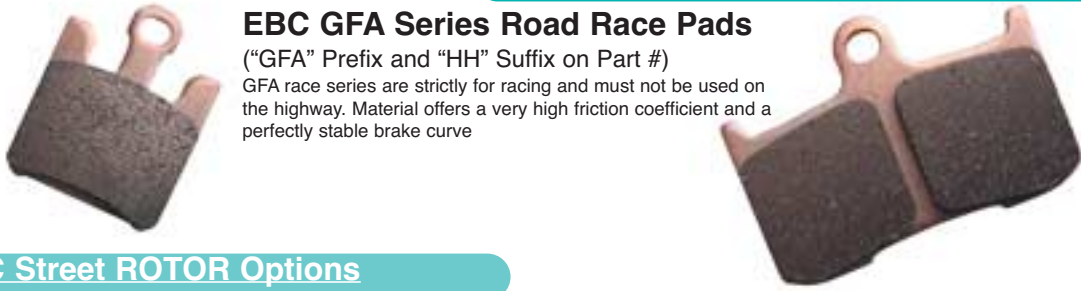

EBC Streetbike PAD Options

EBC Double-H™ Superbike Pads

("FA" Prefix & "HH" Suffix on Part #)
Unique EBC Stainless Steel radiator plates to reduce heat transfer to brake system.

EBC Organic Brake Pads

("FA" Prefix on Part #)

EBC Roadrace Pads

EBC GFA Series Road Race Pads

("GFA" Prefix and "HH" Suffix on Part #)
GFA race series are strictly for racing and must not be used on the highway. Material offers a very high friction coefficient and a perfectly stable brake curve

EBC Street ROTOR Options

EBC Pro-Lite Replacement Rotors
("LS" or "RS" Suffix on Part # for left or right side)

EBC Pro-Lite CONTOUR PLUS Rotors
("C" Suffix on Part #)
Rotors are the same for left and right

EBC Streetbike Brake Rotors

EBC Pro-Lite Roadrace Rotors
("LD" and "RD" Suffix on Part # for left and right side)

EBC Pro-Lite CONTOUR Roadrace Rotors
("CR" Suffix contoured rotor ring.) Rotors are the same for left and right.